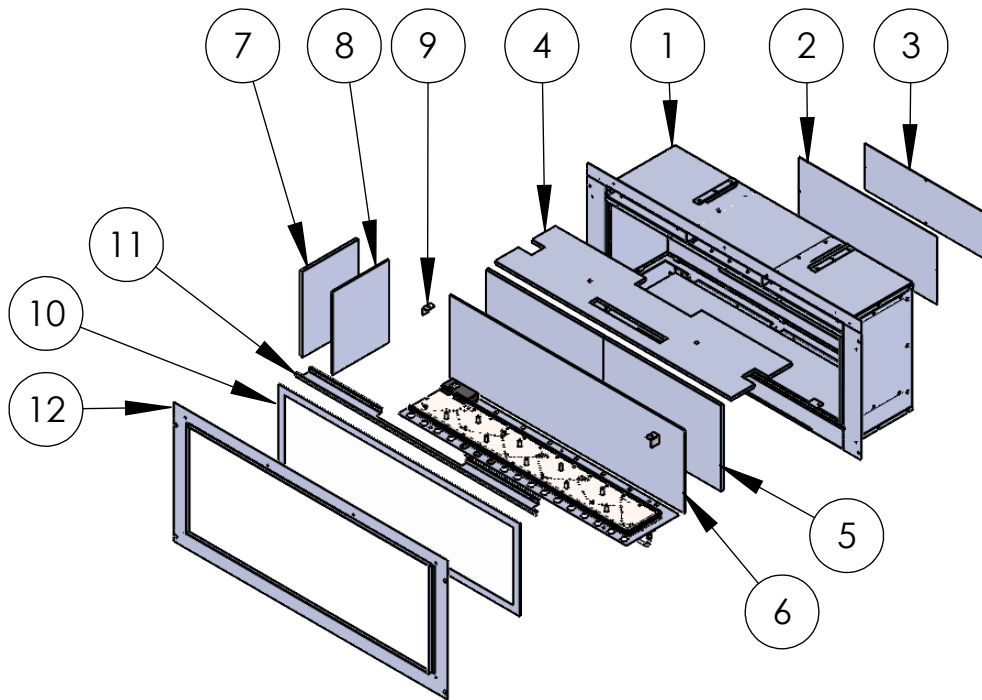

890 HD MRK 2

ITEM NO.	Description	Part Number	QTY.
1	Firebox		1
2	Inner Inspection Cover	7481	1
3	Outer Inspection Cover	7480	1
4	Top Liner	7524	1
5	Rear Ceramic Backing Liner	7727	1
6	Rear Glass Liner	7729	1
7	Side Ceramic Backing Liner	7728	1
8	Side Glass Liner	7730	1
9	liner top fixing	7955	2
10	Glass Panel	9702	1
11	Glass fixing Bracket	7482	1
12	Fireplace Frame Assy	9688	1